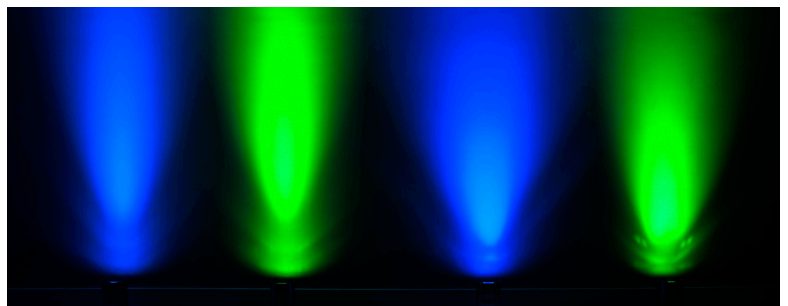

ELEMENT HEX IP CHROME

Battery Powered LED UP Light

- Four 10W HEX LEDs (RGBWA+UV)
- Battery powered up to 16 hours
- WiFLY EXR Wireless DMX
- IP54 Outdoor Rated
- Chrome Housing

From the Element Par Series, the Element HEX IP Chrome is an IP54 outdoor rated battery powered LED Par with ADJ's WiFLY EXR wireless DMX for indoor or outdoor use. It has a chrome housing and is powered by four 10W RGBAW+UV (6-IN-1) LEDs. The Element Par Series are light-weight and easy to operate with a carry handle and kickstand for uplighting, staging, events, productions and any mobile application. No cables or wires needed!

www.ADJ.com/element-hex-ip-chrome

ELEMENT HEX IP CHROME

Optical:

- 4 x 10-Watt RGBAW+UV LEDs (6-in-1 - Red, Green, Blue, Amber, White & UV)
- Life expectancy: rated at 50,000 hrs.
- LUX: 684 @ 2M; 171 @ 4M
- Beam angle: 20-degree
- PWM frequency: 1000Hz

Features:

- IP54 Outdoor Rated
- All chrome housing
- Built-in kickstand to angle figure while it's on the floor
- 4-button DMX menu display on rear panel with water resistant hatch
- USB firmware update port
- Built-in WiFLY EXR wireless DMX: Up to 2,500 feet (760M) when used with ADJ's WiFLY EXR Battery Transceiver
- 63 built-in Color Macros
- Variable RGBAW+UV color mixing offers a smooth, seemingly unlimited color palette - Great for Stage or Wall Washing!
- LED pulse and strobe effect (0.2Hz-11Hz)
- Flicker Free Operation
- Electronic Dimming: 0 - 100% with 5 dimming curves
- Run all night - No duty cycle
- Energy Saving Modes